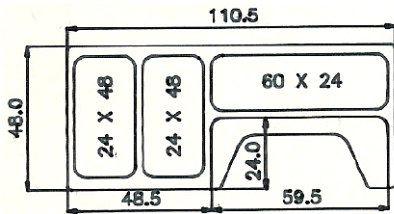

**Depth – Front to back 17 inches
All dimensions in inches*

BR 156 - for 102/108 CA
Approximate weight 835 lbs/pair

BR 132BT- Body for 102/108 CA
Approximate weight 670 lbs/pair

BR 132- Body for 84 CA
Approximate weight 670 lbs/pair

BR 108 - Body for 60 CA
Approximate weight 500 lbs/pair

BR 108BT - Body for 84 CA

BR 216 -Tandem
Approximate weight 835 lbs/pair

BR 192 -Tandem
Approximate weight 1000 lbs/pair