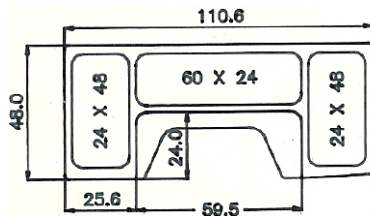

**Depth – Front to back 17 inches
All dimensions in inches*

BR 156 - for 102/108 CA
Approximate weight 835 lbs/pair

BR 132BT- Body for 102/108 CA
Approximate weight 670 lbs/pair

BR 132- Body for 84 CA
Approximate weight 670 lbs/pair

BR 108 - Body for 60 CA
Approximate weight 500 lbs/pair

BR 108BT - Body for 84 CA

BR 216 -Tandem
Approximate weight 835 lbs/pair

BR 192 -Tandem
Approximate weight 1000 lbs/pair