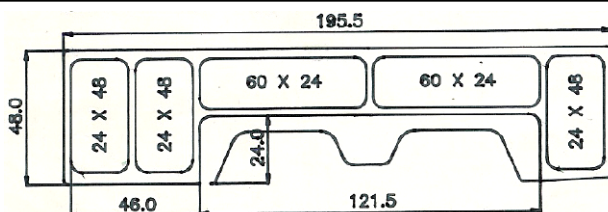

**Depth – Front to back 17 inches
All dimensions in inches*

BR 156 - for 102/108 CA
Approximate weight 835 lbs/pair

BR 132BT- Body for 102/108 CA
Approximate weight 670 lbs/pair

BR 132- Body for 84 CA
Approximate weight 670 lbs/pair

BR 108 - Body for 60 CA
Approximate weight 500 lbs/pair

BR 108BT - Body for 84 CA

BR 216 -Tandem
Approximate weight 835 lbs/pair

BR 192 -Tandem
Approximate weight 1000 lbs/pair