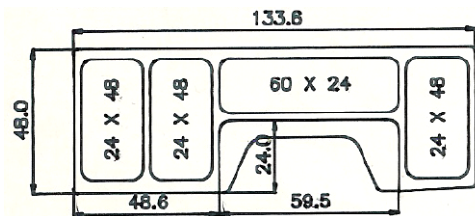

**Depth – Front to back 17 inches
All dimensions in inches*

BR 156 - for 102/108 CA
Approximate weight 835 lbs/pair

BR 132BT- Body for 102/108 CA
Approximate weight 670 lbs/pair

BR 132- Body for 84 CA
Approximate weight 670 lbs/pair

BR 108 - Body for 60 CA
Approximate weight 500 lbs/pair

BR 108BT - Body for 84 CA

BR 216 -Tandem
Approximate weight 835 lbs/pair

BR 192 -Tandem
Approximate weight 1000 lbs/pair