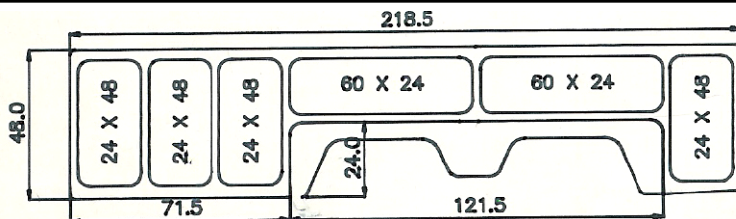

**Depth – Front to back 17 inches
All dimensions in inches*

BR 156 - for 102/108 CA
Approximate weight 835 lbs/pair

BR 132BT- Body for 102/108 CA
Approximate weight 670 lbs/pair

BR 132- Body for 84 CA
Approximate weight 670 lbs/pair

BR 108 - Body for 60 CA
Approximate weight 500 lbs/pair

BR 108BT - Body for 84 CA

BR 216 -Tandem
Approximate weight 835 lbs/pair

BR 192 -Tandem
Approximate weight 1000 lbs/pair