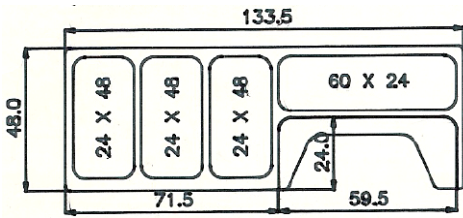

**Depth – Front to back 17 inches
All dimensions in inches*

BR 156 - for 102/108 CA
Approximate weight 835 lbs/pair

BR 132BT- Body for 102/108 CA
Approximate weight 670 lbs/pair

BR 132- Body for 84 CA
Approximate weight 670 lbs/pair

BR 108 - Body for 60 CA
Approximate weight 500 lbs/pair

BR 108BT - Body for 84 CA

BR 216 -Tandem
Approximate weight 835 lbs/pair

BR 192 -Tandem
Approximate weight 1000 lbs/pair